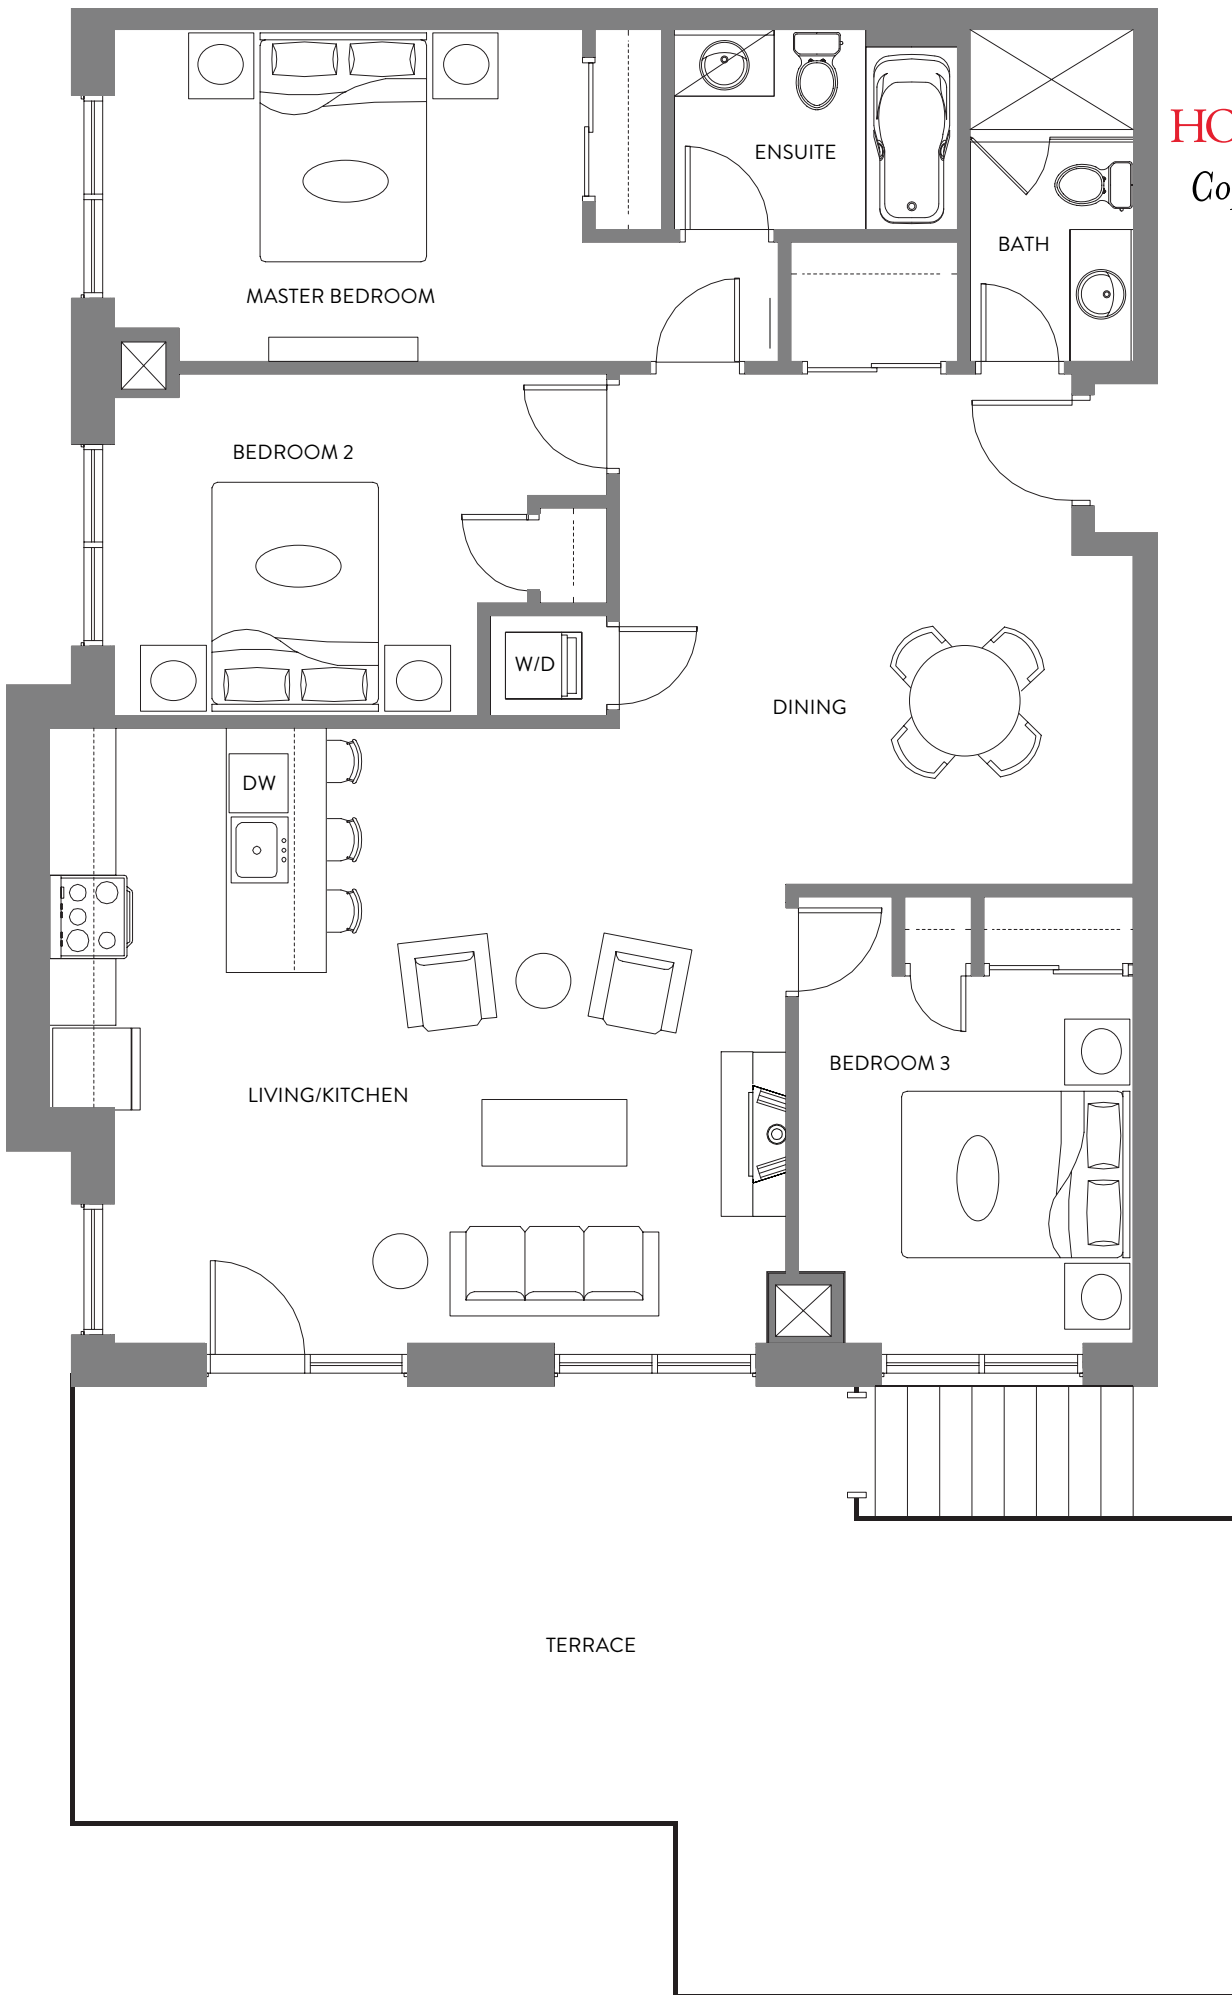

**HORSESHOE**  
*Copeland House*

BARRIE

GROUND FLOOR

**THE NORDIC**  
**ONE BEDROOM**

1695 TOTAL SQ. FT.  
(INTERIOR 1243 SQ. FT. / TERRACE 452 SQ. FT.)  
UNIT 109

**WITH SO MANY DIFFERENT WAYS TO SPEND YOUR DAY, IT WILL TAKE YOUR BREATH AWAY.**

\*Plans, illustrations and elevations are artist's renderings and may contain options that are not standard on all models. Variations in finishing materials and/or colours may occur. All furnishings are inserted for illustration purposes only. Stated dimensions and square footage are approximate and should not be used as exact representation. We do not in any way warrant or guarantee the accuracy of the floor plan information and layout, and measurements may contain errors and omissions. E.&O.E. Balcony plans are subject to change. Barrier Free option may be available.